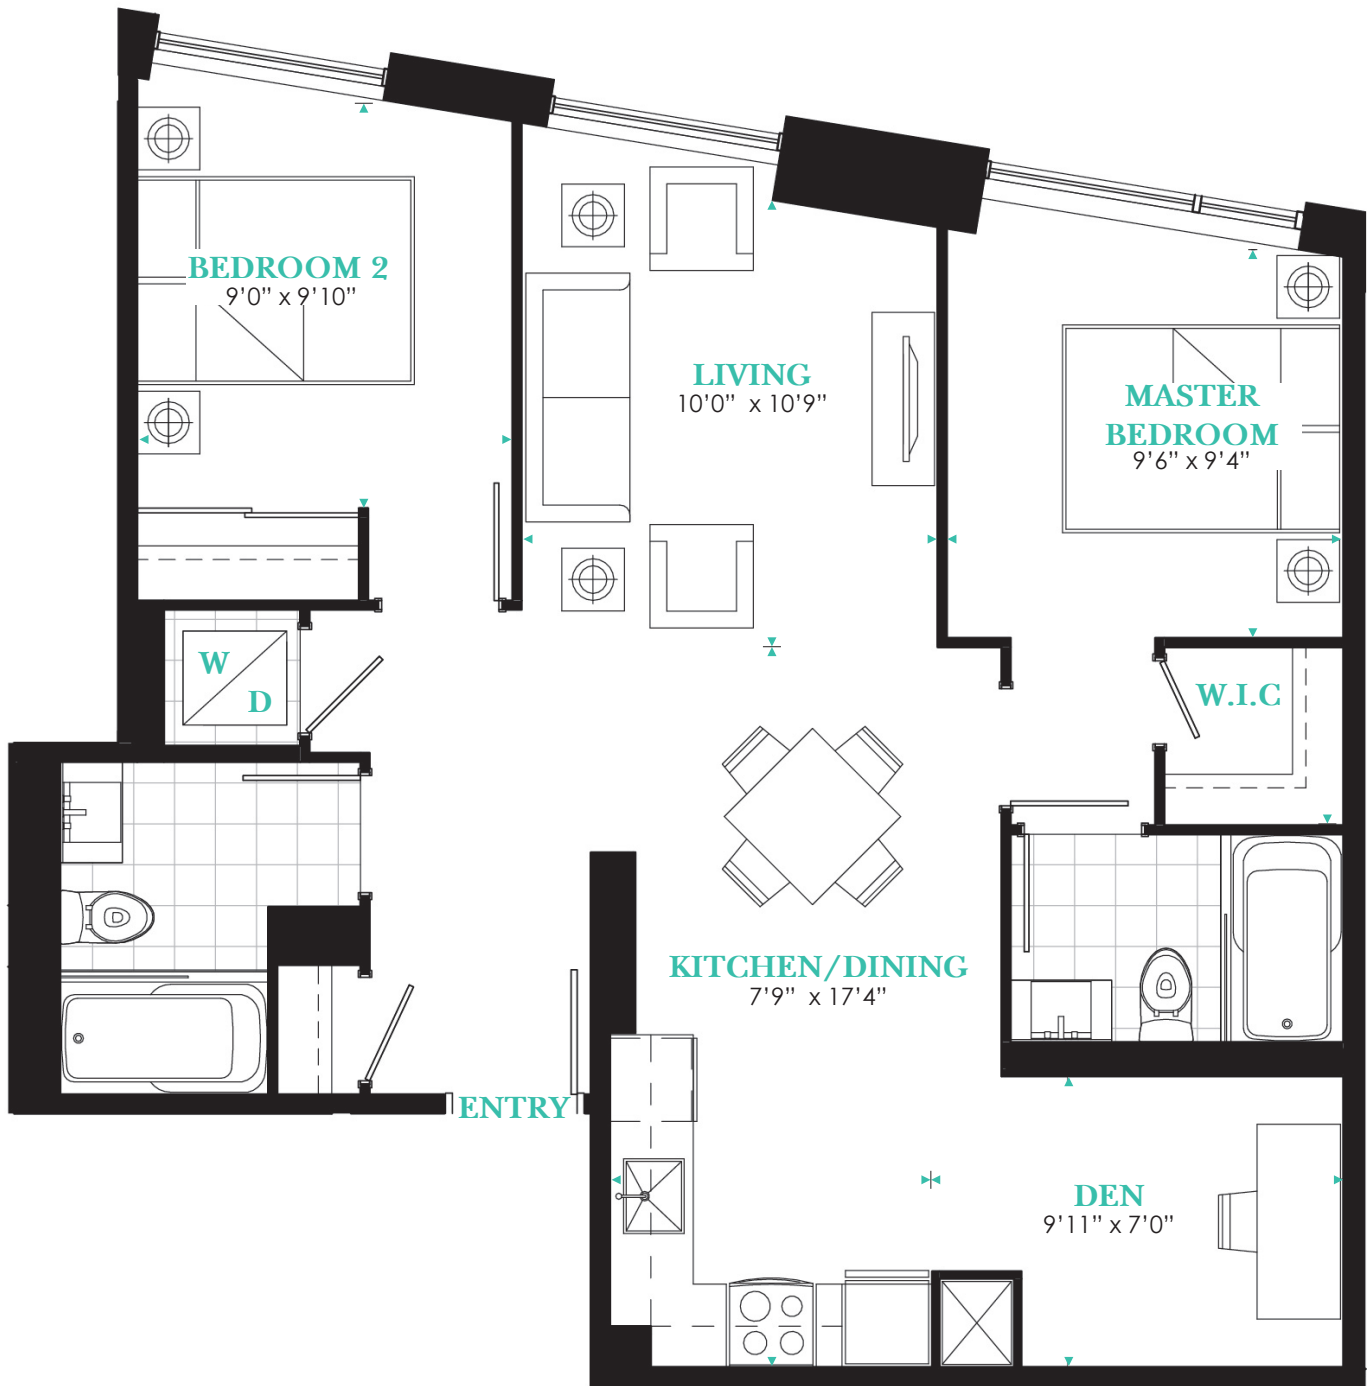

SUITE 804
2 BEDROOM + DEN

Suite Area: **892 SQ.FT.**

All areas and stated room dimensions are approximate. Sizes and specifications are subject to change without notice. Actual living area and balcony/terraces may vary from floor stated areas. E. & O.E.